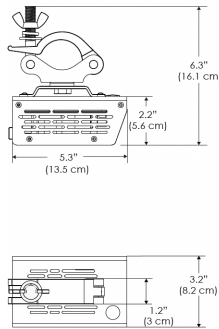

**PS US EU**

**Mounting Bracket Dimensions ALL-CLP**

\*All -CLP configuration models come with standard DC cables of 6" and AC cables of 10'.

**W360S-MPT**

**PSX US**

**PSX EU**

MECHANICAL FIGURES

W360S-TEX

Legacy product

PS US EU

PSX US EU

W360S-TG

Legacy product

PHOTOMETRIC DATA

AMZ

Distance		3' (~0.9 m)	5' (~1.5 m)	10' (~3.0 m)
@4000K	fc	2244	1131	221
	lux	24148	12165	2377
@6500K	fc	2272	1145	224
	lux	24446	12316	2406
Beam Diameter		Ø 0.9' (0.3m)	Ø 1.5' (0.4m)	Ø 2.9' (0.9m)

Beam Angle : 15°

TB

Distance		3' (~0.9 m)	5' (~1.5 m)	10' (~3.0 m)
@10000K	fc	1622	584	145
	lux	17457	6285	1551
@20000K	fc	890	321	80
	lux	9570	3445	851
Beam Diameter		Ø 0.9' (0.3m)	Ø 1.5' (0.4m)	Ø 2.9' (0.9m)