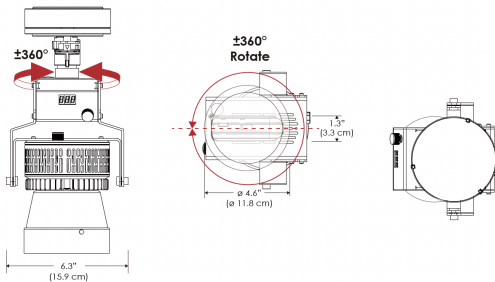

**PS US EU**

**Mounting Bracket Dimensions ALL-CLP**

\*All -CLP configuration models come with standard DC cables of 6" and AC cables of 10'.

**W360S-MPT**

**PSX US**

**PSX EU**

MECHANICAL FIGURES

W360S-TEX

Legacy product

PS US EU

PSX US EU

W360S-TG

Legacy product

PHOTOMETRIC DATA

AMZ

Distance		3' (~0.9 m)	5' (~1.5 m)	10' (~3.0 m)
@4000K	fc	2244	1131	221
	lux	24148	12165	2377
@6500K	fc	2272	1145	224
	lux	24446	12316	2406
Beam Diameter		Ø 0.9' (0.3m)	Ø 1.5' (0.4m)	Ø 2.9' (0.9m)

Beam Angle : 15°

TB

Distance		3' (~0.9 m)	5' (~1.5 m)	10' (~3.0 m)
@10000K	fc	1622	584	145
	lux	17457	6285	1551
@20000K	fc	890	321	80
	lux	9570	3445	851
Beam Diameter		Ø 0.9' (0.3m)	Ø 1.5' (0.4m)	Ø 2.9' (0.9m)