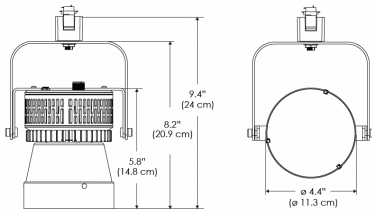

**PS US EU**

**Mounting Bracket Dimensions ALL-CLP**

\*All -CLP configuration models come with standard DC cables of 6" and AC cables of 10'.

**W360S-MPT**

**PSX US**

**PSX EU**

MECHANICAL FIGURES

W360S-TEX

Legacy product

PS US EU

PSX US EU

W360S-TG

Legacy product

PHOTOMETRIC DATA

AMZ

Distance		3' (~0.9 m)	5' (~1.5 m)	10' (~3.0 m)
@4000K	fc	2244	1131	221
	lux	24148	12165	2377
@6500K	fc	2272	1145	224
	lux	24446	12316	2406
Beam Diameter		Ø 0.9' (0.3m)	Ø 1.5' (0.4m)	Ø 2.9' (0.9m)

Beam Angle : 15°

TB

Distance		3' (~0.9 m)	5' (~1.5 m)	10' (~3.0 m)
@10000K	fc	1622	584	145
	lux	17457	6285	1551
@20000K	fc	890	321	80
	lux	9570	3445	851
Beam Diameter		Ø 0.9' (0.3m)	Ø 1.5' (0.4m)	Ø 2.9' (0.9m)