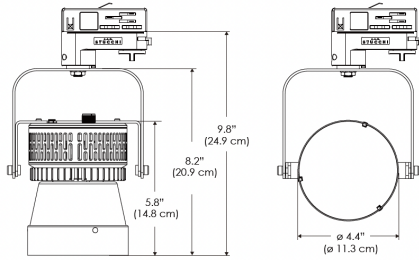

W360S-TOX/TON

MECHANICAL FIGURES

W360S-TOX/TON