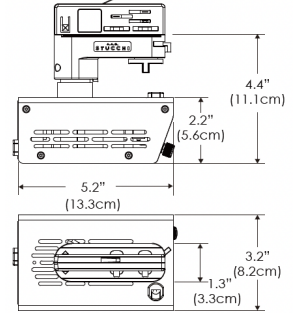

MECHANICAL FIGURES

PSX US

*All -CLP configuration models come with standard DC cables of 6" and AC cables of 10'.