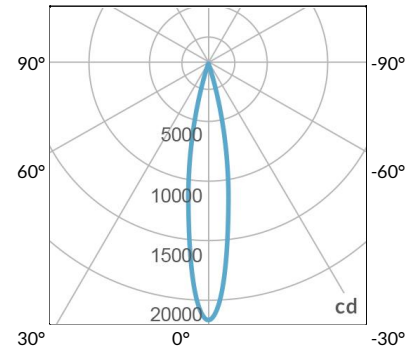

Legacy product

PS US EU

PSX US EU

W360S-TG

Legacy product

PHOTOMETRIC DATA

AMZ

Distance		3' (~0.9 m)	5' (~1.5 m)	10' (~3.0 m)
@4000K	fc	2244	1131	221
	lux	24148	12165	2377
@6500K	fc	2272	1145	224
	lux	24446	12316	2406
Beam Diameter		Ø 0.9' (0.3m)	Ø 1.5' (0.4m)	Ø 2.9' (0.9m)

Beam Angle : 15°

TB

Distance		3' (~0.9 m)	5' (~1.5 m)	10' (~3.0 m)
@10000K	fc	1622	584	145
	lux	17457	6285	1551
@20000K	fc	890	321	80
	lux	9570	3445	851
Beam Diameter		Ø 0.9' (0.3m)	Ø 1.5' (0.4m)	Ø 2.9' (0.9m)