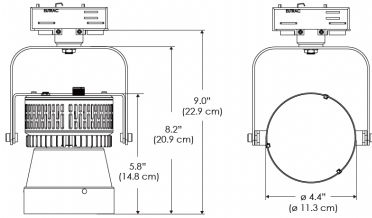

**PS US EU**

**Mounting Bracket Dimensions ALL-CLP**

\*All -CLP configuration models come with standard DC cables of 6" and AC cables of 10'.

**W360S-MPT**

**PSX US**

**PSX EU**

MECHANICAL FIGURES

W360S-TEX

Legacy product

PS US EU

PSX US EU

W360S-TG

Legacy product

PHOTOMETRIC DATA

AMZ

Distance		3' (~0.9 m)	5' (~1.5 m)	10' (~3.0 m)
@4000K	fc	2244	1131	221
	lux	24148	12165	2377
@6500K	fc	2272	1145	224
	lux	24446	12316	2406
Beam Diameter		Ø 0.9' (0.3m)	Ø 1.5' (0.4m)	Ø 2.9' (0.9m)

Beam Angle : 15°

TB

Distance		3' (~0.9 m)	5' (~1.5 m)	10' (~3.0 m)
@10000K	fc	1622	584	145
	lux	17457	6285	1551
@20000K	fc	890	321	80
	lux	9570	3445	851
Beam Diameter		Ø 0.9' (0.3m)	Ø 1.5' (0.4m)	Ø 2.9' (0.9m)