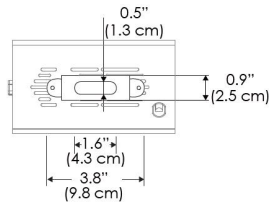

**PS US EU**

**Mounting Bracket Dimensions ALL-CLP**

\*All -CLP configuration models come with standard DC cables of 6" and AC cables of 10'.

**W360S-MPT**

**PSX US**

**PSX EU**

MECHANICAL FIGURES

W360S-TEX

Legacy product

PS US EU

PSX US EU

W360S-TG

Legacy product

PHOTOMETRIC DATA

AMZ

Distance		3' (~0.9 m)	5' (~1.5 m)	10' (~3.0 m)
@4000K	fc	2244	1131	221
	lux	24148	12165	2377
@6500K	fc	2272	1145	224
	lux	24446	12316	2406
Beam Diameter		Ø 0.9' (0.3m)	Ø 1.5' (0.4m)	Ø 2.9' (0.9m)

Beam Angle : 15°

TB

Distance		3' (~0.9 m)	5' (~1.5 m)	10' (~3.0 m)
@10000K	fc	1622	584	145
	lux	17457	6285	1551
@20000K	fc	890	321	80
	lux	9570	3445	851
Beam Diameter		Ø 0.9' (0.3m)	Ø 1.5' (0.4m)	Ø 2.9' (0.9m)