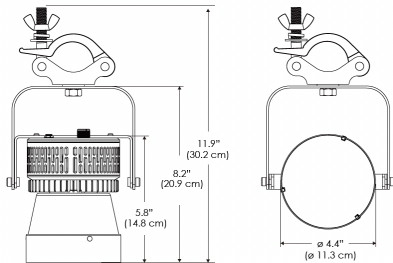

**PS US EU**

**Mounting Bracket Dimensions ALL-CLP**

\*All -CLP configuration models come with standard DC cables of 6" and AC cables of 10'.

**W360S-MPT**

**PSX US**

**PSX EU**

MECHANICAL FIGURES

W360S-TEX

Legacy product

PS US EU

PSX US EU

W360S-TG

Legacy product

PHOTOMETRIC DATA

AMZ

Distance		3' (~0.9 m)	5' (~1.5 m)	10' (~3.0 m)
@4000K	fc	2244	1131	221
	lux	24148	12165	2377
@6500K	fc	2272	1145	224
	lux	24446	12316	2406
Beam Diameter		Ø 0.9' (0.3m)	Ø 1.5' (0.4m)	Ø 2.9' (0.9m)

Beam Angle : 15°

TB

Distance		3' (~0.9 m)	5' (~1.5 m)	10' (~3.0 m)
@10000K	fc	1622	584	145
	lux	17457	6285	1551
@20000K	fc	890	321	80
	lux	9570	3445	851
Beam Diameter		Ø 0.9' (0.3m)	Ø 1.5' (0.4m)	Ø 2.9' (0.9m)