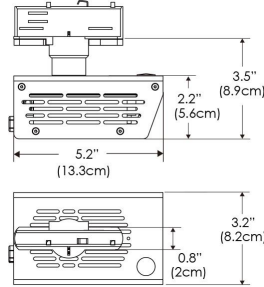

**PS US EU**

**Mounting Bracket Dimensions ALL-CLP**

\*All -CLP configuration models come with standard DC cables of 6" and AC cables of 10'.

**W360S-MPT**

**PSX US**

**PSX EU**

MECHANICAL FIGURES

W360S-TEX

Legacy product

PS US EU

PSX US EU

W360S-TG

Legacy product

PHOTOMETRIC DATA

AMZ

Distance		3' (~0.9 m)	5' (~1.5 m)	10' (~3.0 m)
@4000K	fc	2244	1131	221
	lux	24148	12165	2377
@6500K	fc	2272	1145	224
	lux	24446	12316	2406
Beam Diameter		Ø 0.9' (0.3m)	Ø 1.5' (0.4m)	Ø 2.9' (0.9m)

Beam Angle : 15°

TB

Distance		3' (~0.9 m)	5' (~1.5 m)	10' (~3.0 m)
@10000K	fc	1622	584	145
	lux	17457	6285	1551
@20000K	fc	890	321	80
	lux	9570	3445	851
Beam Diameter		Ø 0.9' (0.3m)	Ø 1.5' (0.4m)	Ø 2.9' (0.9m)