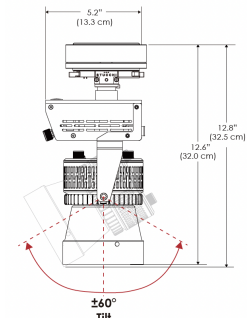

**PS US EU**

**Mounting Bracket Dimensions ALL-CLP**

\*All -CLP configuration models come with standard DC cables of 6" and AC cables of 10'.

**W360S-MPT**

**PSX US**

**PSX EU**

MECHANICAL FIGURES

W360S-TEX

Legacy product

PS US EU

PSX US EU

W360S-TG

Legacy product

PHOTOMETRIC DATA

AMZ

Distance		3' (~0.9 m)	5' (~1.5 m)	10' (~3.0 m)
@4000K	fc	2244	1131	221
	lux	24148	12165	2377
@6500K	fc	2272	1145	224
	lux	24446	12316	2406
Beam Diameter		Ø 0.9' (0.3m)	Ø 1.5' (0.4m)	Ø 2.9' (0.9m)

Beam Angle : 15°

TB

Distance		3' (~0.9 m)	5' (~1.5 m)	10' (~3.0 m)
@10000K	fc	1622	584	145
	lux	17457	6285	1551
@20000K	fc	890	321	80
	lux	9570	3445	851
Beam Diameter		Ø 0.9' (0.3m)	Ø 1.5' (0.4m)	Ø 2.9' (0.9m)