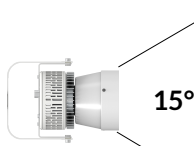

Legacy product

PS US EU

PSX US EU

W360S-TG

Legacy product

PHOTOMETRIC DATA

AMZ

Distance		3' (~0.9 m)	5' (~1.5 m)	10' (~3.0 m)
@4000K	fc	2244	1131	221
	lux	24148	12165	2377
@6500K	fc	2272	1145	224
	lux	24446	12316	2406
Beam Diameter		Ø 0.9' (0.3m)	Ø 1.5' (0.4m)	Ø 2.9' (0.9m)