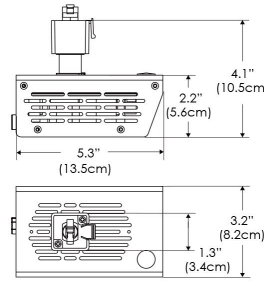

**PS US EU**

**Mounting Bracket Dimensions ALL-CLP**

\*All -CLP configuration models come with standard DC cables of 6" and AC cables of 10'.

**W360S-MPT**

**PSX US**

**PSX EU**

MECHANICAL FIGURES

W360S-TEX

Legacy product

PS US EU

PSX US EU

W360S-TG

Legacy product

PHOTOMETRIC DATA

AMZ

Distance		3' (~0.9 m)	5' (~1.5 m)	10' (~3.0 m)
@4000K	fc	2244	1131	221
	lux	24148	12165	2377
@6500K	fc	2272	1145	224
	lux	24446	12316	2406
Beam Diameter		Ø 0.9' (0.3m)	Ø 1.5' (0.4m)	Ø 2.9' (0.9m)

Beam Angle : 15°

TB

Distance		3' (~0.9 m)	5' (~1.5 m)	10' (~3.0 m)
@10000K	fc	1622	584	145
	lux	17457	6285	1551
@20000K	fc	890	321	80
	lux	9570	3445	851
Beam Diameter		Ø 0.9' (0.3m)	Ø 1.5' (0.4m)	Ø 2.9' (0.9m)