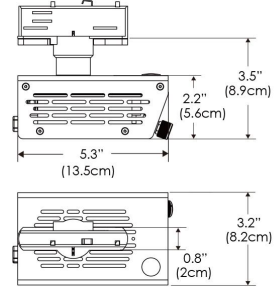

**PS US EU**

**Mounting Bracket Dimensions ALL-CLP**

\*All -CLP configuration models come with standard DC cables of 6" and AC cables of 10'.

**W360S-MPT**

**PSX US**

**PSX EU**

MECHANICAL FIGURES

W360S-TEX

Legacy product

PS US EU

PSX US EU

W360S-TG

Legacy product

PHOTOMETRIC DATA

AMZ

Distance		3' (~0.9 m)	5' (~1.5 m)	10' (~3.0 m)
@4000K	fc	2244	1131	221
	lux	24148	12165	2377
@6500K	fc	2272	1145	224
	lux	24446	12316	2406
Beam Diameter		Ø 0.9' (0.3m)	Ø 1.5' (0.4m)	Ø 2.9' (0.9m)

Beam Angle : 15°

TB

Distance		3' (~0.9 m)	5' (~1.5 m)	10' (~3.0 m)
@10000K	fc	1622	584	145
	lux	17457	6285	1551
@20000K	fc	890	321	80
	lux	9570	3445	851
Beam Diameter		Ø 0.9' (0.3m)	Ø 1.5' (0.4m)	Ø 2.9' (0.9m)