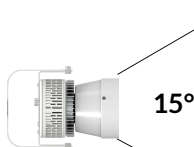

MECHANICAL FIGURES

W360S-TEX

Legacy product

PS US EU

PSX US EU

W360S-TG

Legacy product

PHOTOMETRIC DATA

AMZ

Distance		3' (~0.9 m)	5' (~1.5 m)	10' (~3.0 m)
@4000K	fc	2244	1131	221
	lux	24148	12165	2377
@6500K	fc	2272	1145	224
	lux	24446	12316	2406
Beam Diameter		Ø 0.9' (0.3m)	Ø 1.5' (0.4m)	Ø 2.9' (0.9m)

Beam Angle : 15°

TB

Distance		3' (~0.9 m)	5' (~1.5 m)	10' (~3.0 m)
@10000K	fc	1622	584	145
	lux	17457	6285	1551
@20000K	fc	890	321	80
	lux	9570	3445	851
Beam Diameter		Ø 0.9' (0.3m)	Ø 1.5' (0.4m)	Ø 2.9' (0.9m)

Beam Angle : 15°