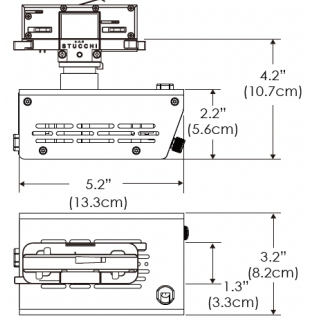

MECHANICAL FIGURES

PSX EU

*All -CLP configuration models come with standard DC cables of 6" and AC cables of 10'.