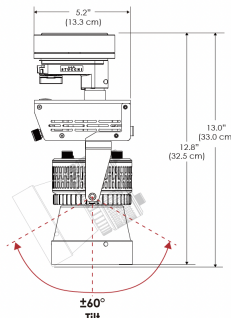

**PS US EU**

**Mounting Bracket Dimensions ALL-CLP**

\*All -CLP configuration models come with standard DC cables of 6" and AC cables of 10'.

**W360S-MPT**

**PSX US**

**PSX EU**

MECHANICAL FIGURES

W360S-TEX

Legacy product

PS US EU

PSX US EU

W360S-TG

Legacy product

PHOTOMETRIC DATA

AMZ

Distance		3' (~0.9 m)	5' (~1.5 m)	10' (~3.0 m)
@4000K	fc	2244	1131	221
	lux	24148	12165	2377
@6500K	fc	2272	1145	224
	lux	24446	12316	2406
Beam Diameter		Ø 0.9' (0.3m)	Ø 1.5' (0.4m)	Ø 2.9' (0.9m)

Beam Angle : 15°

TB

Distance		3' (~0.9 m)	5' (~1.5 m)	10' (~3.0 m)
@10000K	fc	1622	584	145
	lux	17457	6285	1551
@20000K	fc	890	321	80
	lux	9570	3445	851
Beam Diameter		Ø 0.9' (0.3m)	Ø 1.5' (0.4m)	Ø 2.9' (0.9m)