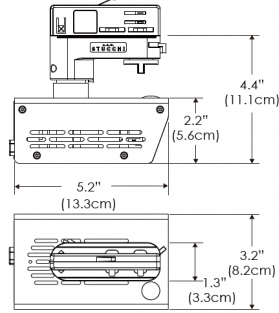

MECHANICAL FIGURES

PS US

*All -CLP configuration models come with standard DC cables of 6" and AC cables of 10'.