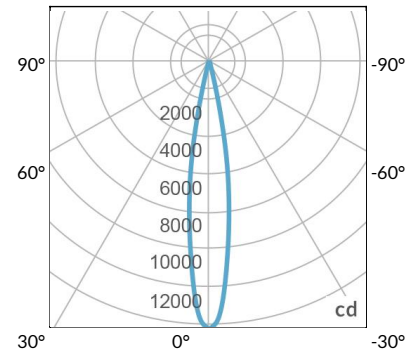

Legacy product

PS US EU

PSX US EU

W360S-TG

Legacy product

PHOTOMETRIC DATA

AMZ

Distance		3' (~0.9 m)	5' (~1.5 m)	10' (~3.0 m)
@4000K	fc	2244	1131	221
	lux	24148	12165	2377
@6500K	fc	2272	1145	224
	lux	24446	12316	2406
Beam Diameter		Ø 0.9' (0.3m)	Ø 1.5' (0.4m)	Ø 2.9' (0.9m)

Beam Angle : 15°

TB

Distance		3' (~0.9 m)	5' (~1.5 m)	10' (~3.0 m)
@10000K	fc	1622	584	145
	lux	17457	6285	1551
@20000K	fc	890	321	80
	lux	9570	3445	851
Beam Diameter		Ø 0.9' (0.3m)	Ø 1.5' (0.4m)	Ø 2.9' (0.9m)

Beam Angle : 15°

**DMX FOOTPRINT**

Amazon Sun		
Channel	1	Intensity
	2	CCT (4000-6500k)

Tuna Blue		
Channel	1	Intensity
	2	CCT (10000-20000k)
	3	Violet
	4	Red
	5	Green