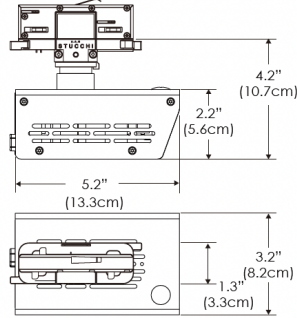

MECHANICAL FIGURES

PS EU

*All -CLP configuration models come with standard DC cables of 6" and AC cables of 10'.